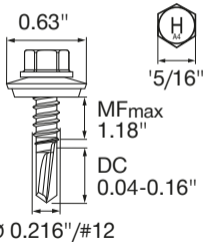

S-MD 12-14x2 HWH #3 SS316

#2377491

Rostfrei / Inox / Stainless A4

2379125-05.2025