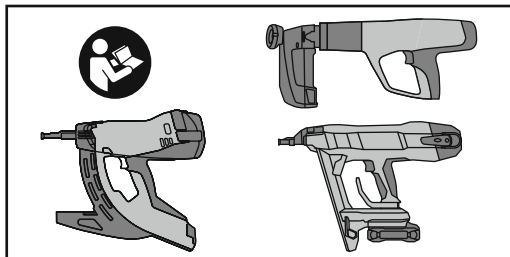

R23/R36 Steel washer

2349600-2025.10.09

Washer	Nail	Washer Holder	Tool
R23 R23-0.6 Eco	X-P MX X-C MX X-X MX X-U MX	X-6-5-WH X-WH-G3 X-WH-B3 X-WHC B4 01	DX 6 MX DX 5 MX DX 460 MX BX 4 GX 3 BX 3