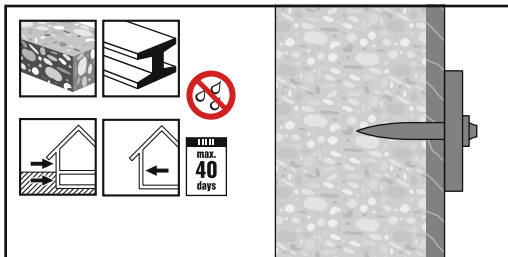

R23/R36 Steel washer

2349600-2025.10.09

Washer	Nail	Washer Holder	Tool
R23 R23-0.6 Eco	X-P MX X-C MX X-X MX X-U MX	X-6-5-WH X-WH-G3 X-WH-B3 X-WHC B4 01	DX 6 MX DX 5 MX DX 460 MX BX 4 GX 3 BX 3