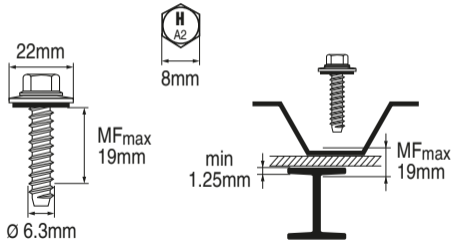

S-MP 74S 6.3x32

283558

Rostfrei / Inox / Stainless A2

2081878