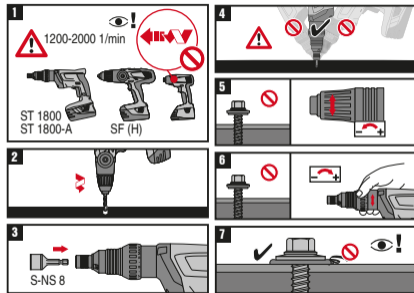

S-MP 74S 6.3x32

283558

Rostfrei / Inox / Stainless A2

2081878